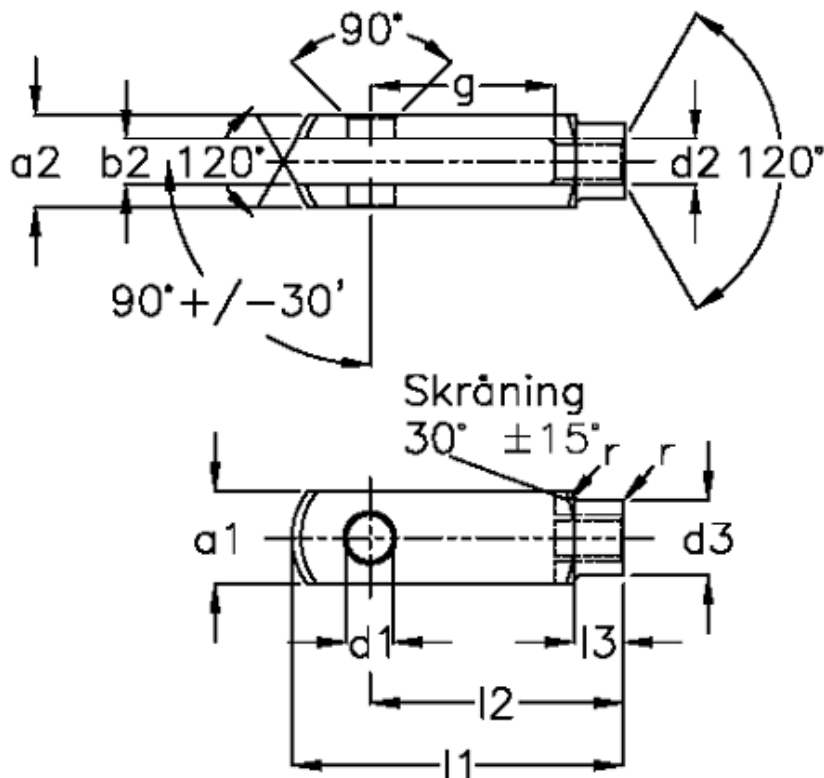

Article number: 1405308321

Description: KLEE Fork joint G 8x32 M8x1, right

## Measures

a1 (h11)	= 16	g (+/-0.5)	= 32
a2	= 16 (+0,3 -0,16)	l1 (+/-0.5)	= 58
b1 (B13)	= 8	l2	= 48 (-0,4)
b2	= 8 (B13)	l3	= 12 (+/-0,2)
d1 H9	= 8	r	= 0.5
d2	= M 8 x 1	Size	= G 8 x 32FG
d3 (+/-0.3)	= 14	Weight	= 0.054
f (+/-0.2)	= 0.5		